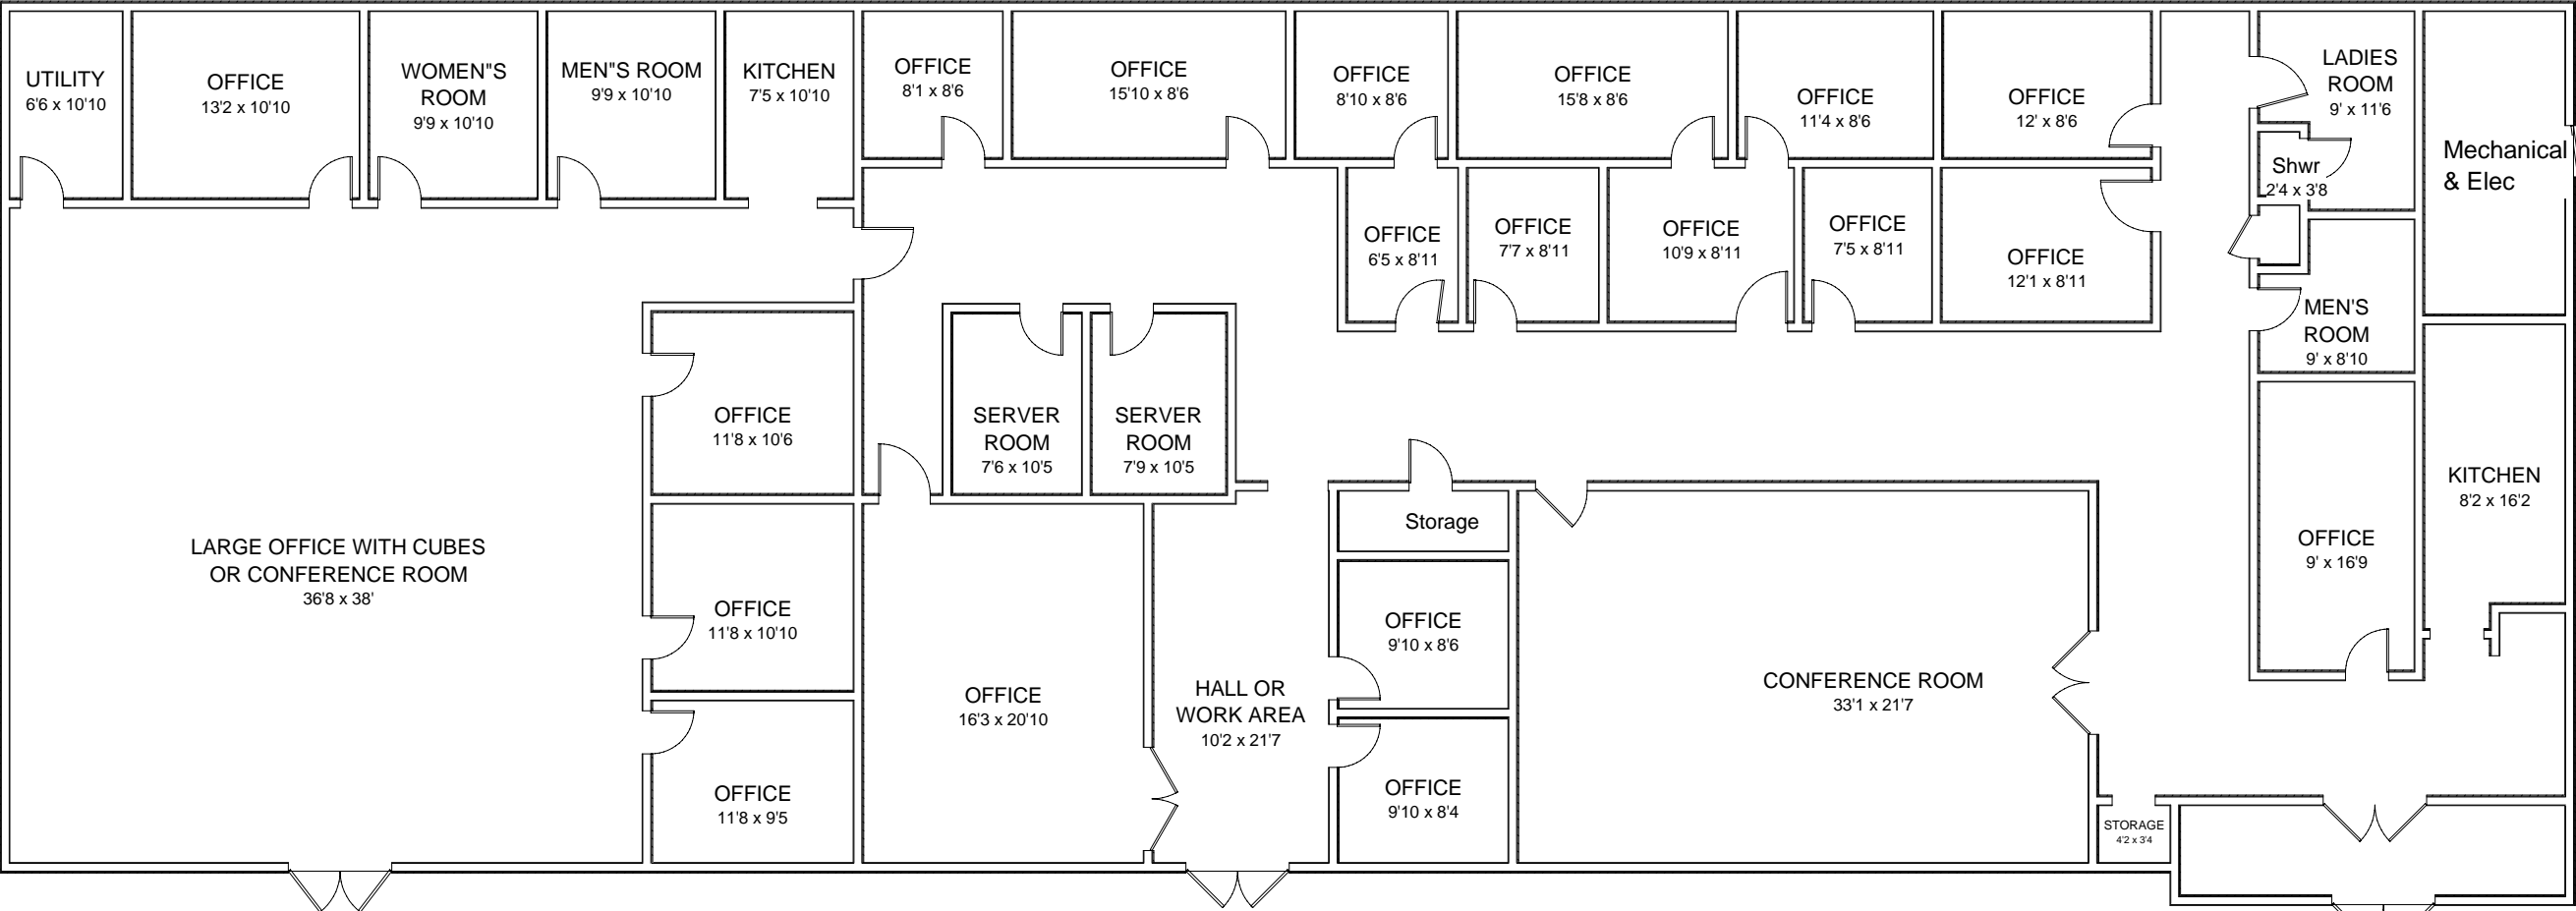

Pine Hill Technology Park, 48015 Pine Hill Run Road, Lexington Park, MD 20653
Building 2 with additional conference room concept 6-28-2010

All Dimensions Are Approximate